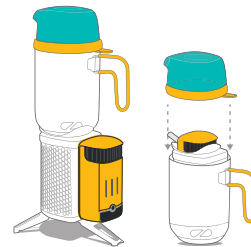

ON-BOARD STORAGE

Integrated 3,200 mAh battery can store a full phone charge

SMART LED DASHBOARD

Control 4 fan speeds and get real time feedback on fire strength and power supply

BURNS WOOD

Find your fuel along the trail and never buy a gas canister again

Portable Grill

WOOD-FIRED FLAVOR

Flip open the lid to feed the fire without disrupting your grill surface

KettlePot

COOK, POUR, STORE

Boil a hot drink, cook a group meal, and use as a carry case for CampStove 2+

CoffeePress

Coffee accessory designed for the KettlePot

FlexLight 100

SMALL LIGHT, SMART TECH

ChromaReal LED Technology
Tap On/Off/Dim
Power from Any USB Source